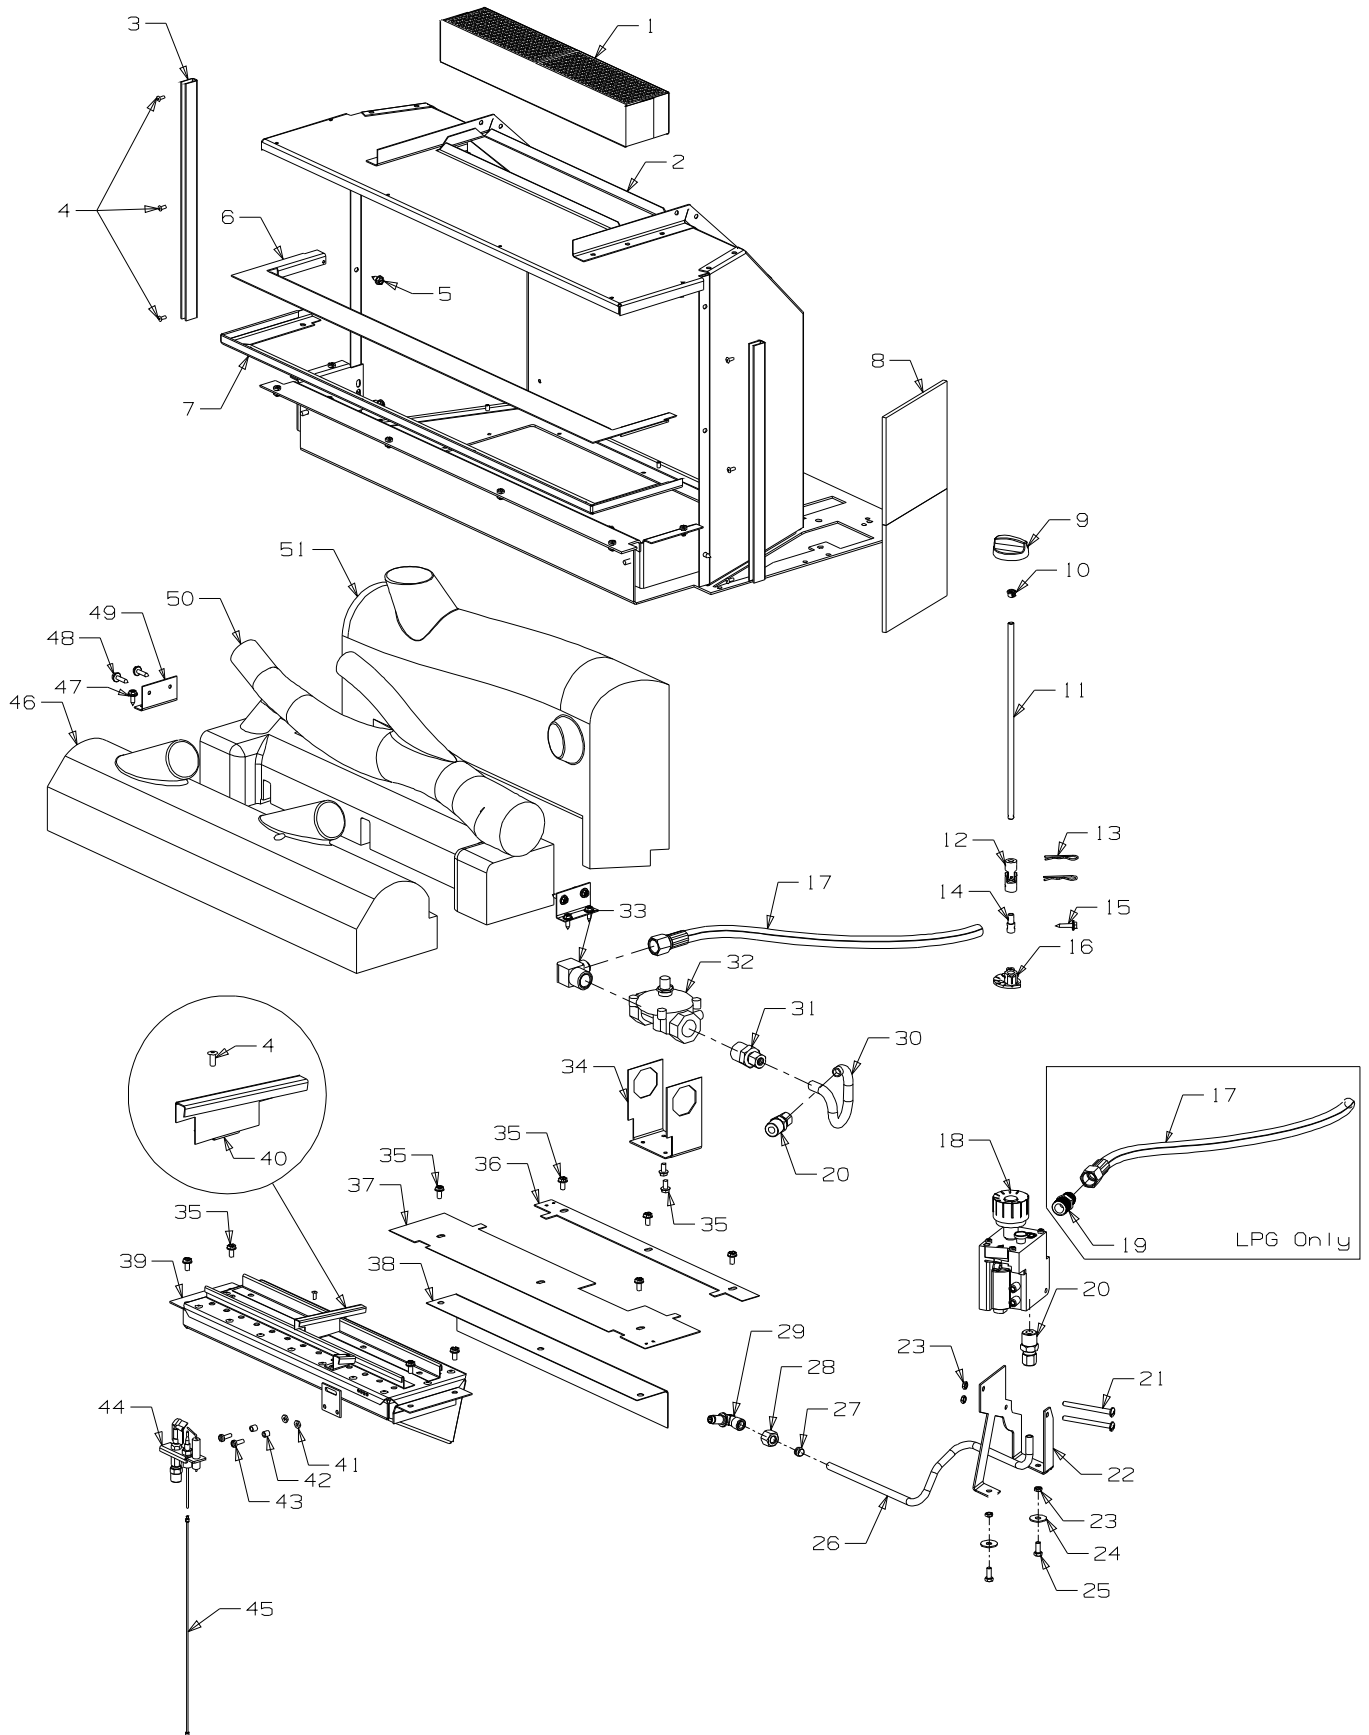

Item No	Part No	Description	Qty	Item No	Part No	Description	Qty
1	788320	Catalyst	1	31	588077	Fittng-Complete 8 x 1/2"	
2	991047	Firebox Assy-Complete	1			- Natural Gas	1
3	991367	Trim-Glass Retainer, Rear	2	32	588051	Regulator - Natural Gas	1
4	503429	Rivet-Pop 3.2 Dia x 4.8	16	33	591316	Fittng-Elbow Flare	
5	503259	Screw, S/T 10 x .5	20			- 3/8" x 1/2" BSP	
6	788496	Plate-Cover, Glass - Black	1			- Natural Gas	1
7	788497	Trim-Glass Retainer, Bottom		34	988065	Bracket-Mounting, Regulator	
		- Black	1			- Natural Gas	1
8	588081	Board-Insulating, Ceramic	2	35	503630	Screw, S/T 10 x .4	29
9	588170	Knob-Control, Gas	1	36	988145	Plate-Meter, Rear	
10	588399	Bush-Plastic	2			- Natural Gas	1
11	991235	Rod-Control Valve, Sit	1	37	988061	Plate-Meter, Front	
12	588322	Universal-Control Valve, Gas	1			- Natural Gas	1
13	503652	Clip-Hairpin, Dia 1.4mm	2	38	988347	Deflector-Draught, Pilot Light	1
14	591172	Adapter-Knob, Eurosit Valve	1	39	788545	Burner Assy - Natural Gas	1
16	591069	Coupling-Control, Valve	1	40	988369	Tube-Cross Light	1
17	591296	Hose Assy-Bayonet		41	502168	• Nut, M4 Hex	2
		- 3/8" BSP	1	42	986148	• Spacer	2
18	791074	Valve-Control, Gas Euro Sit		43	503592	• Screw, Pan M4 x 16	2
		- Natural Gas	1	44	588310	• Pilot Assy, ODS	
•	791075	Valve-Control, Gas Euro Sit				(complete with thermocouple)	
		- LPG	1			- Natural Gas	1
19	591317	Fitting-Flar 3/8" x 3/8" BSP		39	788546	Burner Assy - LPG	1
		- LPG	1	40	988369	Tube-Cross Light	1
20	588354	Fittng-Complete 8 x 3/8"		41	502168	• Nut, M4 Hex	2
		- Natural Gas	2	42	986148	• Spacer	2
21	503745	Bolt, Gutter M5 x 60	2	43	503592	• Screw, Pan M4 x 16	2
22	991182	Bracket-Mount, Sit Valve	1	44	988309	• Pilot Assy, ODS	
23	501856	Nut, M5	4			(complete with thermocouple)	
24	503196	Washer; Flat 1/4"	2			- LPG	1
25	501058	Screw, Set M5 x 12	2	45	588079	Tube-Inlet, Pilot	
26	791071	Tube-Main Injector, SIT	1			- 3/16" x 725mm	1
27	588172	Olive-M8, Brass	2	46	988343	Log-Ceramic, Front	1
28	588251	Nut, Injector 1/4"	1	47	503704	Screw; S/T 8 x .5	8
29	588351	Injector-Main, 0.90		48	503726	Screw; S/T 8 x .75	6
		- Natural Gas	1	49	991374	Bracket-Middle Log	2
•	588352	Injector-Main, 1.40 - LPG	1	50	988373	Log Assy-Ceramic	1
30	791176	Tube-Connecting, 5/16"		51	988056	Log-Ceramic, Rear	1
		- Natural Gas	1				

Bold Text = Assemblies
Bulleted Text = Items included in Assemblies