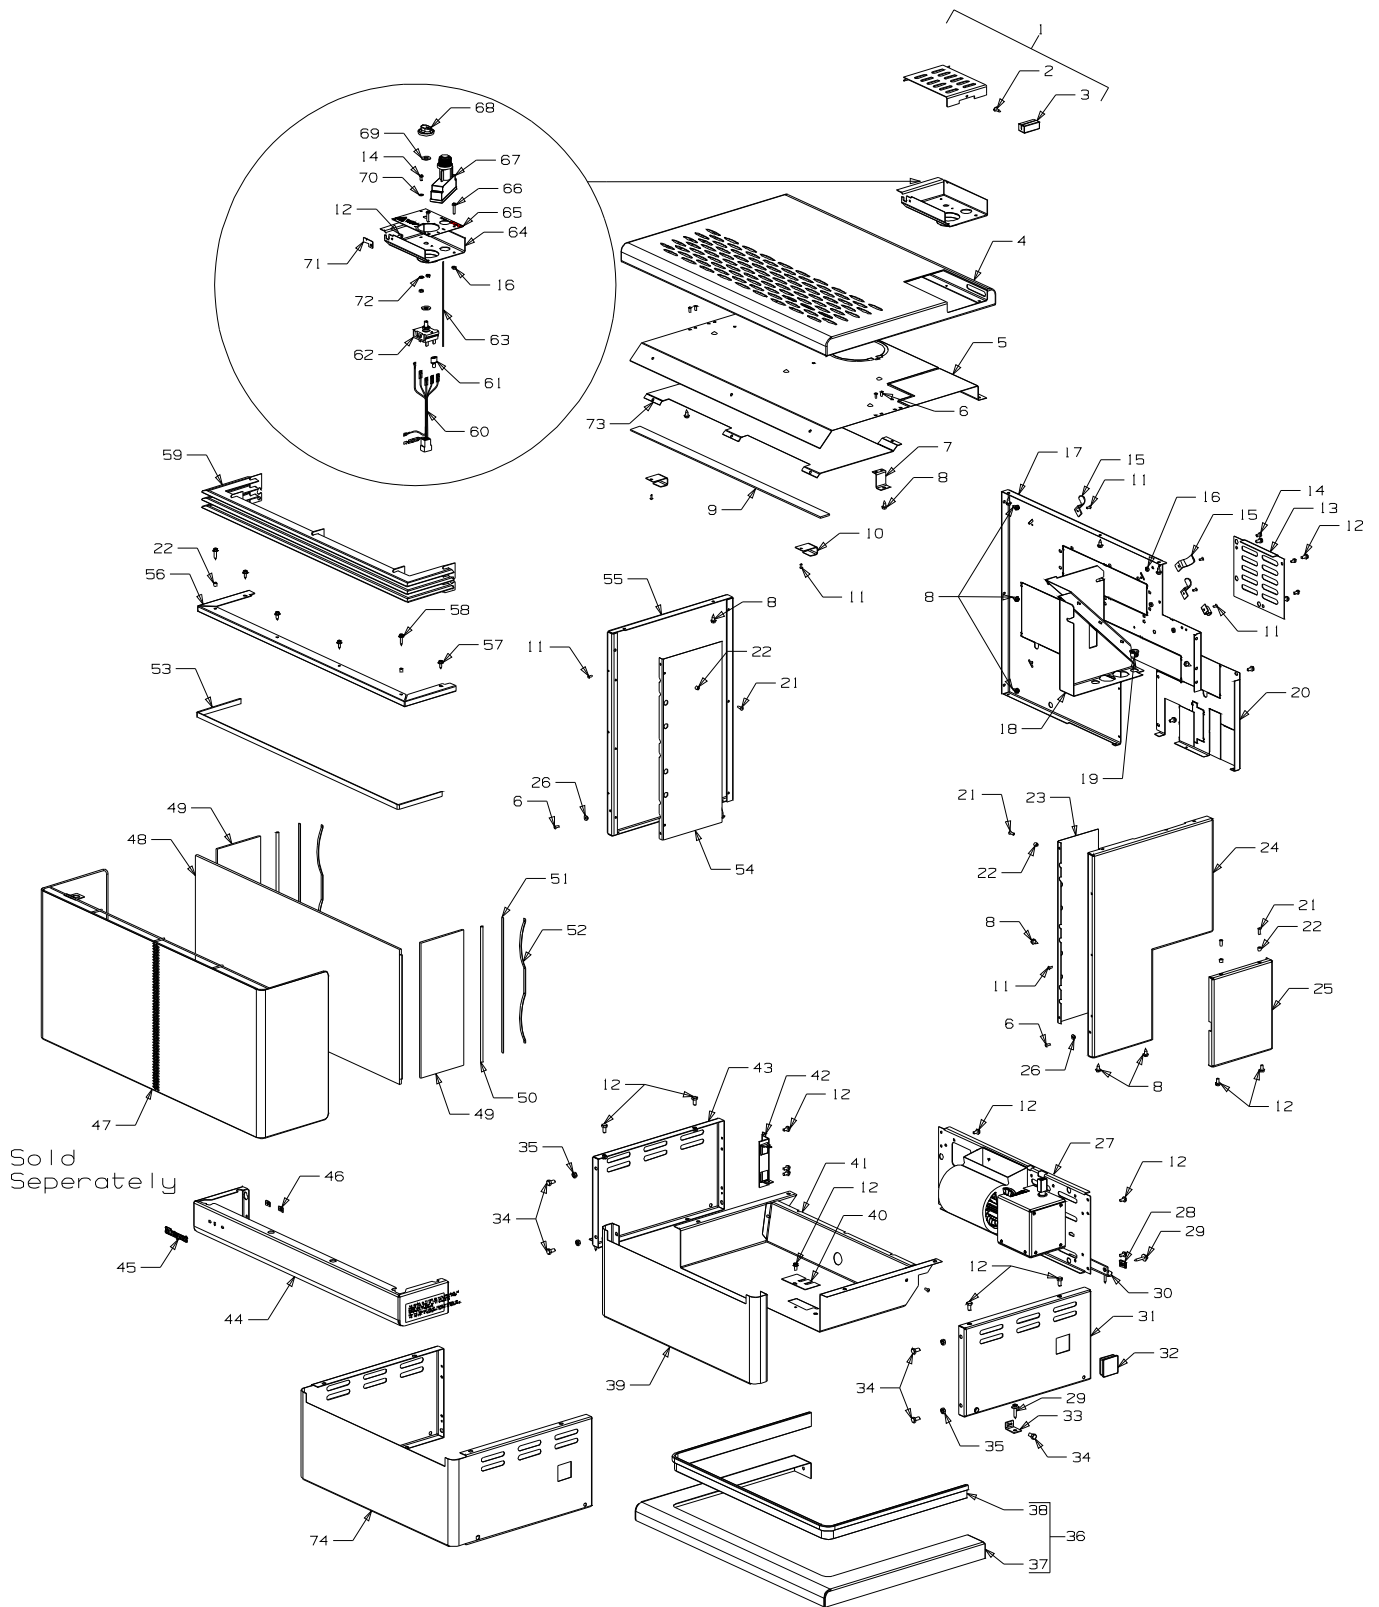

### SANTA FÉ Natural Gas / LPG

New Zealand/Australia - Flueless

Part Numbers	Natural Gas	Black	988896
	LPG	Black	988897

From Serial Number 4008232

Date and Year of Manufacture: November 2001

Item No	Part No	Description	Qty	Item No	Part No	Description	Qty
1	988450	<b>Lid-Control, Long - Black</b>	1	40	988562	Plate-Cover, Heatshield	1
2	503004	• Screw; CSK No. 8 x 5/8"	1	41	988291	Heatshield-Pedestal	1
3	588233	• Knob-Cover, Control Valve	1	42	988313	Bracket-Mounting,	
4	791350	Panel-Top - Black	1			Thermostatic	1
5	991348	Heatshield-Top	1	43	791084	Panel-Pedestal, LH - Black	1
6	586167	Rivet-Pop 4.0 Dia x 4.8	16	44	791082	Panel-Front - Black	1
7	988082	Bracket-Mountng, Heatshield	2	45	584581	Badge - Gold	1
8	503259	Screw; S/T 10 x .5	20	46	503381	Clip-Starlock, 4 Dia	2
9	700714	Tape - 3 x 25 x 610	2	47	788508	Guard-Dress (sold seperately)	1
10	991201	Hook-Suspension, Louvre	2	48	991041	Glass - 5 x 661 x 295	1
11	503429	Rivet-Pop 3.2 Dia x 4.8	16	49	988002	Glass - 5 x 295 x 113	2
12	503630	Screw; S/T 10 x .4	29	50	788510	Rope-Glass, Fibre 5.5	1
13	791081	Panel-Access, Piezo - Black	1	51	588062	Strip-Backing, Glass Spring	2
14	503621	Screw, Pan M4 x 8	4	52	588048	Spring-Glass Retainer	2
15	991233	Hook-Hose - Black	4	53	790229	Tape-Glass, Flat 3 x 10	1
16	503622	Nut, M4 HEX	6	54	988063	Heatshield-Side, LH	1
17	791094	Panel-Rear - Black	1	55	791086	Panel-Side, LH - Black	1
18	791024	Heatshield Assy-Control	1	56	788490	Trim-Glass Retainer, Top	
19	586734	Bush-Plastic	1			- Gold	1
20	791091	Panel-Rear Access - Black	1	57	503704	Screw; S/T 8 x .5	8
21	501303	Rivet-Pop 4.0 Dia x 7.9	4	58	503726	Screw; S/T 8 x .75	6
22	986148	Spacer-Grille	4	59	791353	Louvre Assy - Black	1
23	991029	Heatshield-Side, RH	1	60	788460	Loom-Fan, Remote	1
24	791089	Panel-Side, RH - Black	1	61	588507	Terminal-Utilux (6.3mm)	1
25	791080	Panel-Access, Control - Black	1	62	585624	Switch-4 Position	1
26	986149	Spacer-Front Panel	4	63	591234	Lead-Piezo, Battery Ignition	1
27	788465	Fan Assy - Black	1	64	991228	Panel-Backing, Control	1
28	503388	Nut-Spire	2	65	591223	Plate-Control Panel	1
29	503459	Screw, S/T 12 x 25	6	66	503661	Screw, Pan M4 x 20	2
30	995612	Bracket-Seismic Restraint	1	67	591220	Igniter-Battery	1
31	791085	Panel-Pedestal, RH - Black	1	68	585625	Knob-Fan Switch	1
32	586155	Plug-Switch Hole	1	69	501704	Washer, Flat 10 x 19 x 1.6	2
33	986413	Bracket-Seismic Restraint	2	70	503106	Washer, Flat 5	1
34	501959	Screw, Set M6 x 12	6	71	988435	Catch-Hinge, Lid	1
35	501682	Nut, M6	4	72	503371	Washer, Fan Disc	
36	991077	<b>Foot Assy - Black</b>	1			- 5 ID x 10 OD Ext	1
37	791077	• Panel-Foot - Black	1	73	991352	Heatsheid-Top, Insert	1
38	986218	• Trim-Foot - Gold	1	74	991373	Pedestal - Black	
39	791083	Panel-Pedestal, Front - Black	1			(From Serial Number 4009658)	1