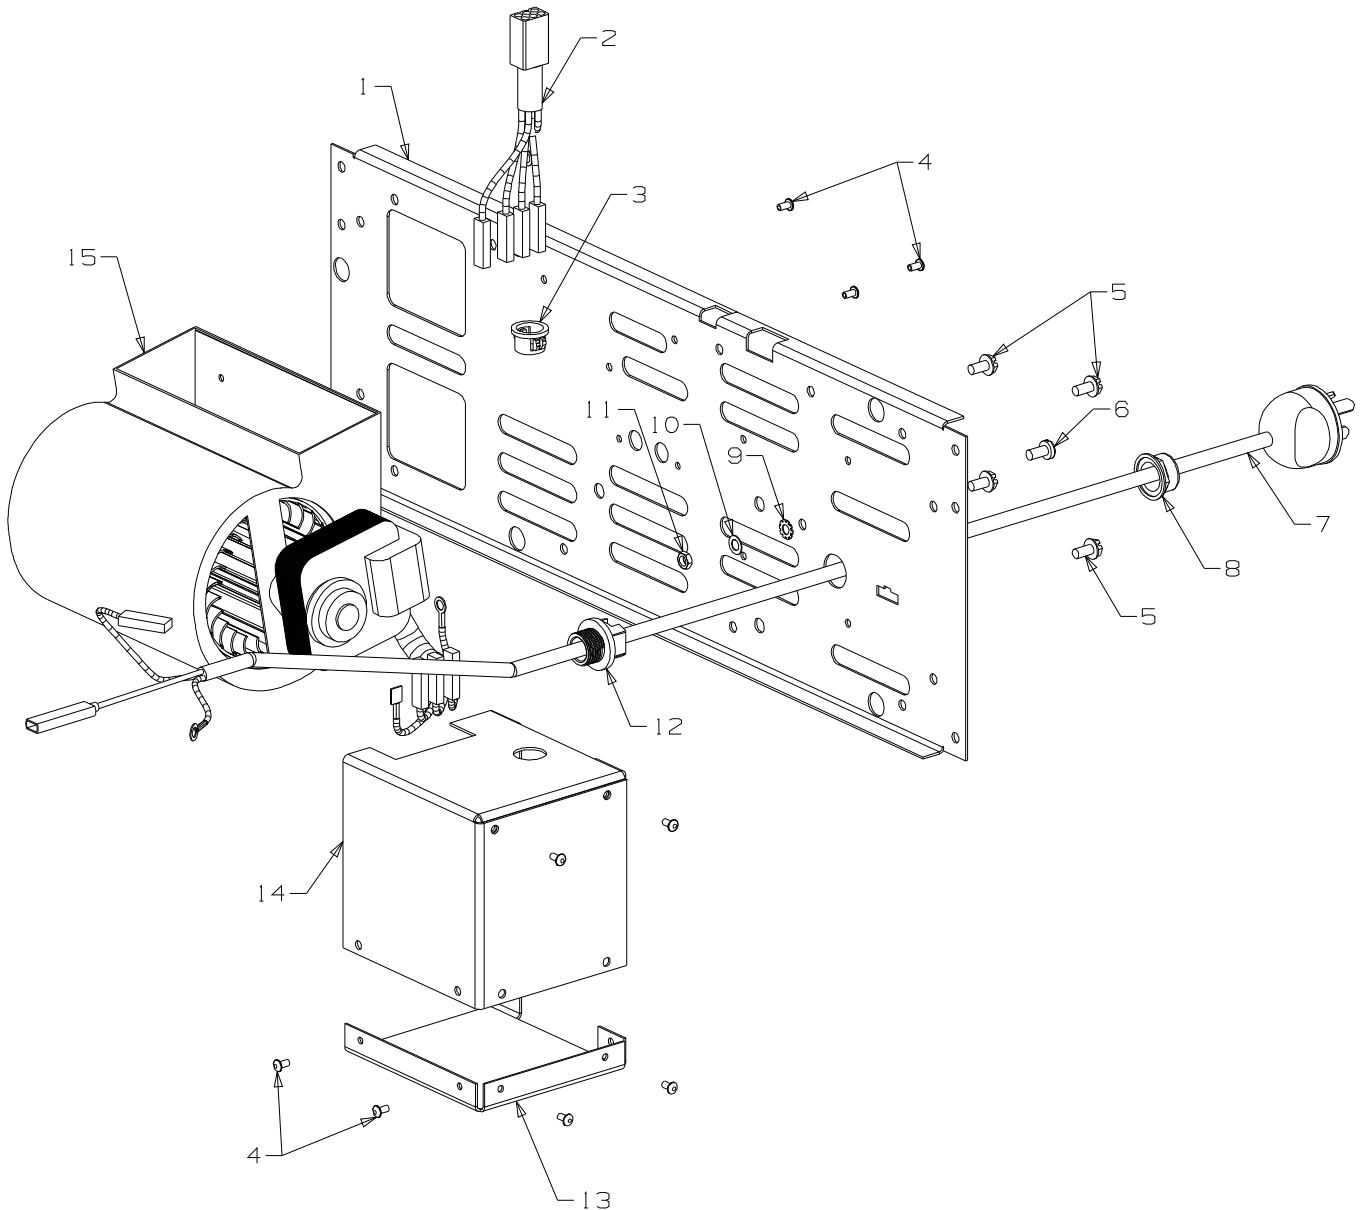

Part No. 788465 Black

Item No	Part No	Description	Qty	Item No	Part No	Description	Qty
1	791150	Panel-Fan Mounting - Black	1	11	501856	Nut, M5	2
2	588459	Loom-Adaptor, Fan	1	12	502068	Clamp-Cable	1
3	586734	Bush-Plastic	1	13	988469	Cover-Fan Motor, Bottom	1
4	501767	Rivet-Pop, 3.2 Dia x 3.2	9	14	988468	Cover-Fan Motor, Top	1
5	503630	Screw, S/T 10 x .4	4	15	586174	Fan, 3 Speed - Single End	1
6	501857	Screw, Pan M5 x 10	1			NOT ILLUSTRATED	
7	588068	Loom-3 Pin, Fan	1				
8	577089	Nut-Cable	1				
9	503371	Washer, Fan Disc 5 ID x 10 OD	1		591321	Terminal-Utilux	4
10	503106	Washer, Flat M5	2